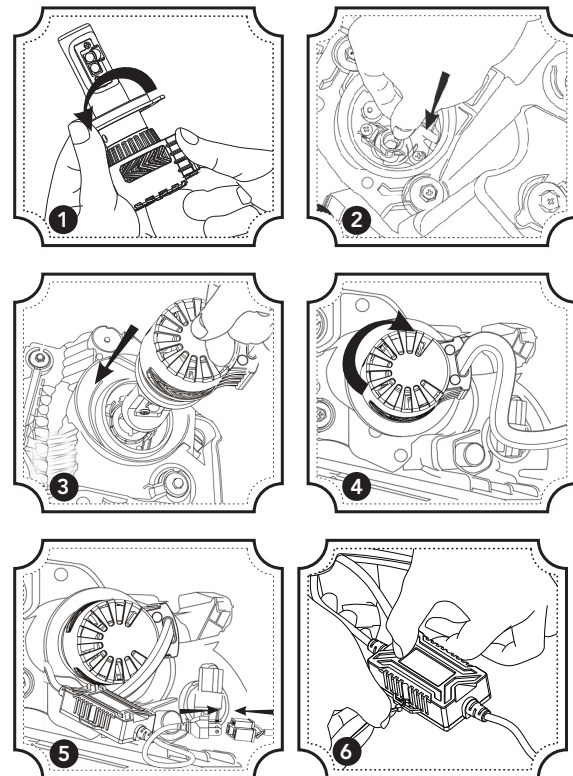

LED HEADLIGHT CONVERSION KIT

PRODUCT MANUAL

封面

H4

or models with adjustable collar, remove and lock in position before installing LED & check LED alignment

Check orientation/polarity of connectors
Can be secured to vehicle with cable ties, screws or 3M tape (not included)

内页1

H1/H3/H7/H8/H9/H11/HB3/HB4/HI2

Check orientation/polarity of connectors
Can be secured to vehicle with cable ties, screws or 3M tape (not included)

NOTE: These LED Headlight globes come pre-aligned to match the factory globes of most vehicles. If adjustment is required, rotate the globe in the collar or use allen key provided for alignment.

内页2

LED Alignment

Dual Beam LED Alignment

内页3

H1/H3/H7/H8/H9/H11/HB3/HB4/HI2

Please follow the below steps to adjust socket

Check orientation/polarity of connectors
Can be secured to vehicle with cable ties, screws or 3M tape (not included)

内页4

Product Specification

Input Power	36W
Operating Voltage	DC12-24V
Luminous Flux (Cree)	6000 Lumens (3000 x 2)
(Lumiled)	4000 Lumens (2000 x 2)
IP Rating	IP65
Light Source Model	CREE XHP50 / LUMILED
Colour Temperature	5700 Kelvin
Heat Dissipation	Aviation aluminium 6063
Operating Life	>30000hrs
Operating Temperature	-40°C ~+80°C
Ultra Compact Heat Sink	