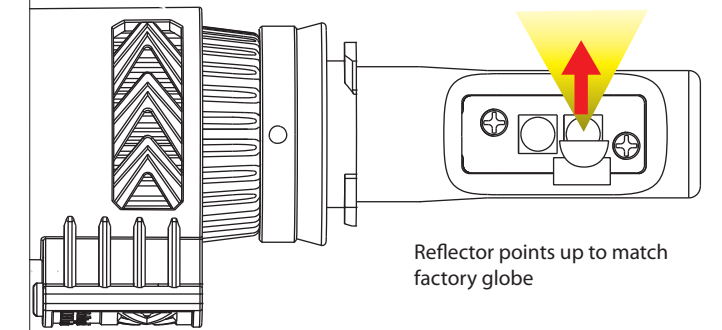

LED HEADLIGHT CONVERSION KIT

PRODUCT MANUAL

封面

H4

or models with adjustable collar, remove and lock in position before installing LED & check LED alignment

Check orientation/polarity of connectors
Can be secured to vehicle with cable ties, screws or 3M tape (not included)

内页1

H1/H3/H7/H8/H9/H11/HB3/HB4/HI2

Check orientation/polarity of connectors
Can be secured to vehicle with cable ties, screws or 3M tape (not included)

NOTE: These LED Headlight globes come pre-aligned to match the factory globes of most vehicles. If adjustment is required, rotate the globe in the collar or use allen key provided for alignment.

内页2

LED Alignment

Dual Beam LED Alignment

内页3

H1/H3/H7/H8/H9/H11/HB3/HB4/HI2

Please follow the below steps to adjust socket

Check orientation/polarity of connectors
Can be secured to vehicle with cable ties, screws or 3M tape (not included)

内页4

Product Specification

Input Power	36W
Operating Voltage	DC12-24V
Luminous Flux (Cree)	6000 Lumens (3000 x 2)
(Lumiled)	4000 Lumens (2000 x 2)
IP Rating	IP65
Light Source Model	CREE XHP50 / LUMILED
Colour Temperature	5700 Kelvin
Heat Dissipation	Aviation aluminium 6063
Operating Life	>30000hrs
Operating Temperature	-40°C ~+80°C
Ultra Compact Heat Sink	