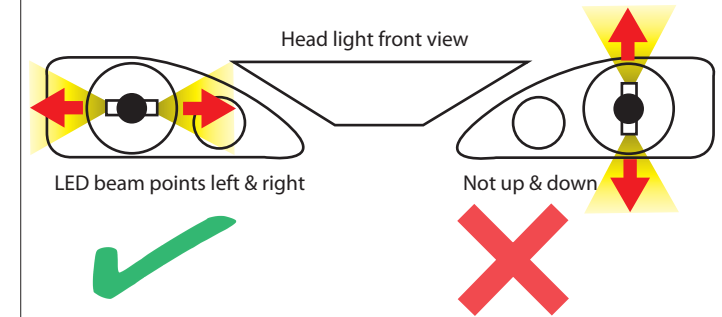

LED HEADLIGHT CONVERSION KIT

PRODUCT MANUAL

封面

H4

or models with adjustable collar, remove and lock in position before installing LED & check LED alignment

Check orientation/polarity of connectors
Can be secured to vehicle with cable ties, screws or 3M tape (not included)

内页1

H1/H3/H7/H8/H9/H11/HB3/HB4/HI2

Check orientation/polarity of connectors
Can be secured to vehicle with cable ties, screws or 3M tape (not included)

NOTE: These LED Headlight globes come pre-aligned to match the factory globes of most vehicles. If adjustment is required, rotate the globe in the collar or use allen key provided for alignment.

内页2

LED Alignment

Dual Beam LED Alignment

内页3

H1/H3/H7/H8/H9/H11/HB3/HB4/HI2

Please follow the below steps to adjust socket

Check orientation/polarity of connectors
Can be secured to vehicle with cable ties, screws or 3M tape (not included)

内页4

Product Specification

Input Power	36W
Operating Voltage	DC12-24V
Luminous Flux (Cree)	6000 Lumens (3000 x 2)
(Lumiled)	4000 Lumens (2000 x 2)
IP Rating	IP65
Light Source Model	CREE XHP50 / LUMILED
Colour Temperature	5700 Kelvin
Heat Dissipation	Aviation aluminium 6063
Operating Life	>30000hrs
Operating Temperature	-40°C ~+80°C
Ultra Compact Heat Sink	