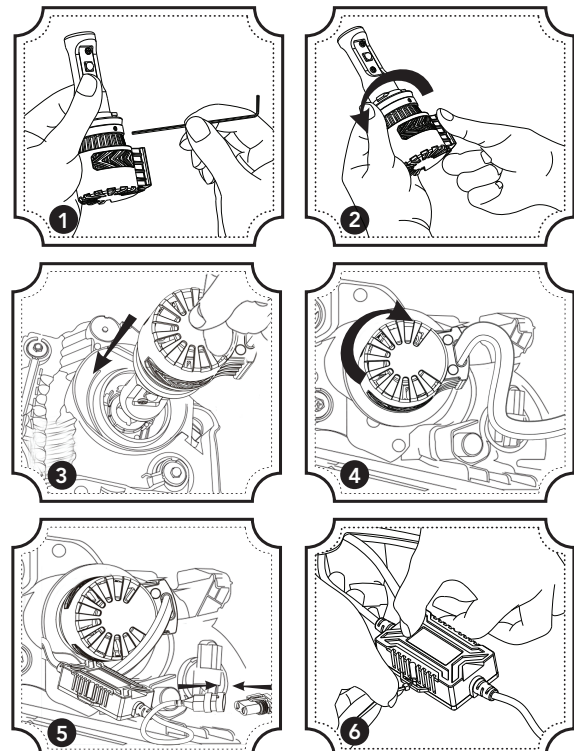

LED HEADLIGHT CONVERSION KIT

PRODUCT MANUAL

封面

H4

or models with adjustable collar, remove and lock in position before installing LED & check LED alignment

Check orientation/polarity of connectors
Can be secured to vehicle with cable ties, screws or 3M tape (not included)

内页1

H1/H3/H7/H8/H9/H11/HB3/HB4/HI2

Check orientation/polarity of connectors
Can be secured to vehicle with cable ties, screws or 3M tape (not included)

NOTE: These LED Headlight globes come pre-aligned to match the factory globes of most vehicles. If adjustment is required, rotate the globe in the collar or use allen key provided for alignment.

内页2

LED Alignment

Dual Beam LED Alignment

内页3

H1/H3/H7/H8/H9/H11/HB3/HB4/HI2

Please follow the below steps to adjust socket

Check orientation/polarity of connectors
Can be secured to vehicle with cable ties, screws or 3M tape (not included)

内页4

Product Specification

Input Power	36W
Operating Voltage	DC12-24V
Luminous Flux (Cree)	6000 Lumens (3000 x 2)
(Lumiled)	4000 Lumens (2000 x 2)
IP Rating	IP65
Light Source Model	CREE XHP50 / LUMILED
Colour Temperature	5700 Kelvin
Heat Dissipation	Aviation aluminium 6063
Operating Life	>30000hrs
Operating Temperature	-40°C ~+80°C
Ultra Compact Heat Sink	