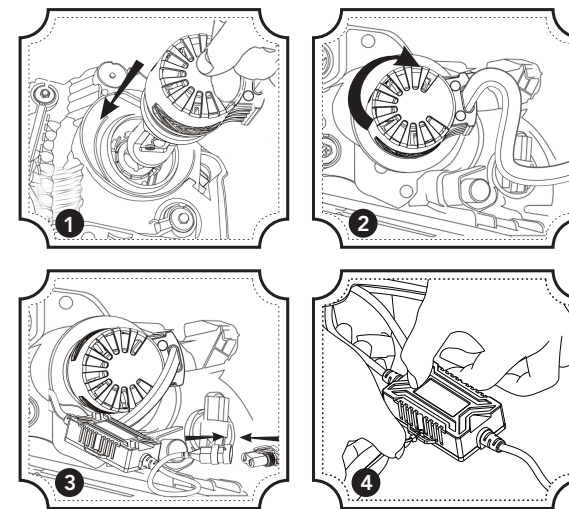

LED HEADLIGHT CONVERSION KIT

PRODUCT MANUAL

封面

H4

or models with adjustable collar, remove and lock in position before installing LED & check LED alignment

Check orientation/polarity of connectors
Can be secured to vehicle with cable ties, screws or 3M tape (not included)

内页1

H1/H3/H7/H8/H9/H11/HB3/HB4/HI2

Check orientation/polarity of connectors
Can be secured to vehicle with cable ties, screws or 3M tape (not included)

NOTE: These LED Headlight globes come pre-aligned to match the factory globes of most vehicles. If adjustment is required, rotate the globe in the collar or use allen key provided for alignment.

内页2

LED Alignment

Dual Beam LED Alignment

内页3

H1/H3/H7/H8/H9/H11/HB3/HB4/HI2

Please follow the below steps to adjust socket

Check orientation/polarity of connectors
Can be secured to vehicle with cable ties, screws or 3M tape (not included)

内页4

Product Specification

Input Power	36W
Operating Voltage	DC12-24V
Luminous Flux (Cree)	6000 Lumens (3000 x 2)
(Lumiled)	4000 Lumens (2000 x 2)
IP Rating	IP65
Light Source Model	CREE XHP50 / LUMILED
Colour Temperature	5700 Kelvin
Heat Dissipation	Aviation aluminium 6063
Operating Life	>30000hrs
Operating Temperature	-40°C ~+80°C
Ultra Compact Heat Sink	