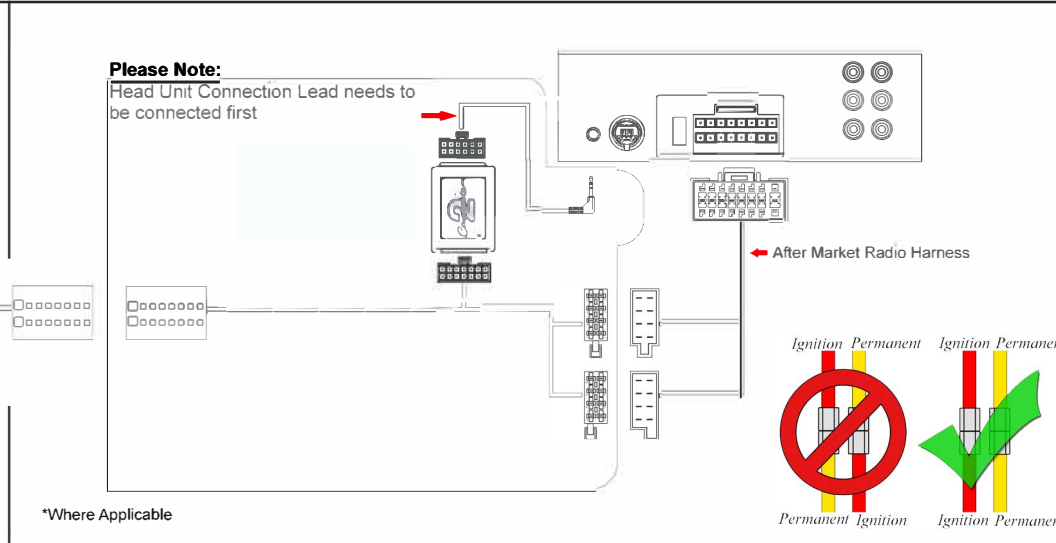

Installation Guide

Part No: **FP9254K**

powered by

Aerpro
First Choice

Connects
2

Vehicle Compatibility:

For Vehicle
Compatibility visit
[https://aerpro.com/
FP9254K](https://aerpro.com/FP9254K)

Steering Wheel Control Functions

Volume +

Volume -

Source

Seek/Track+

Seek/Track-

* Note All Dates are guide lines only as specifications of vehicles change