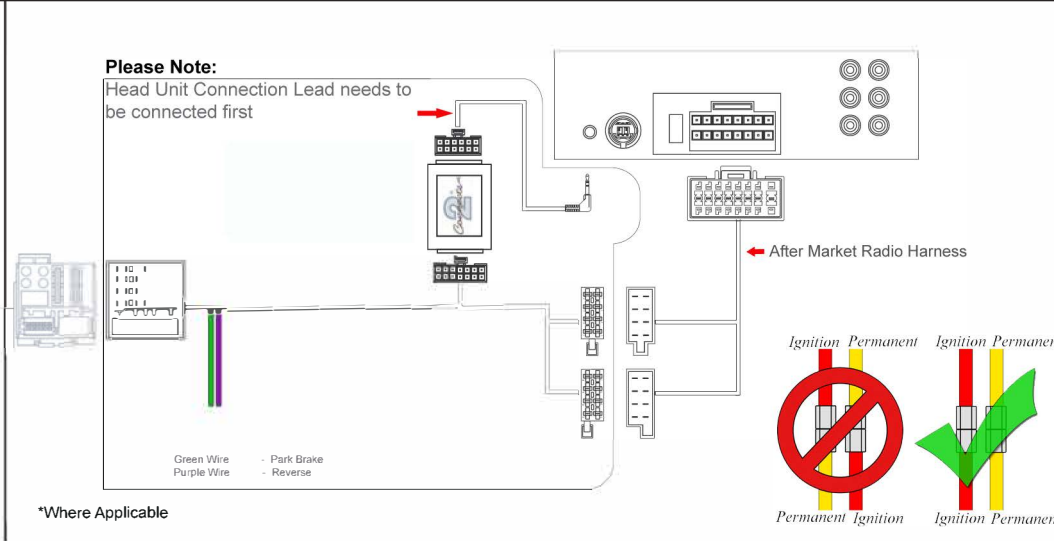

# Installation Guide

Part No: CHVW8C VW Can-Bus Steering Wheel Control

## Steering Wheel Control Functions

### Vehicle Compatibility

For Vehicle Compatibility visit <https://aerpro.com/CHVW8C>

Phone Button:  
Long Press - Hang up  
Short Press - Pick up