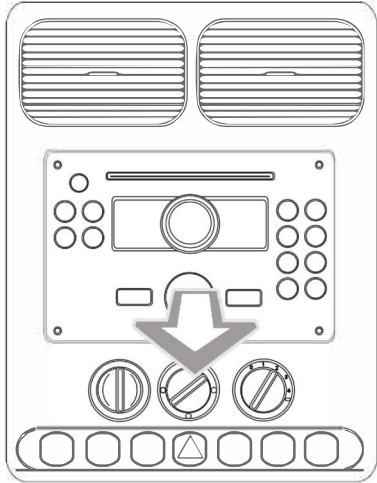

# Installation Guide

Part No: CHVW8C VW Can-Bus Steering Wheel Control

## Steering Wheel Control Functions