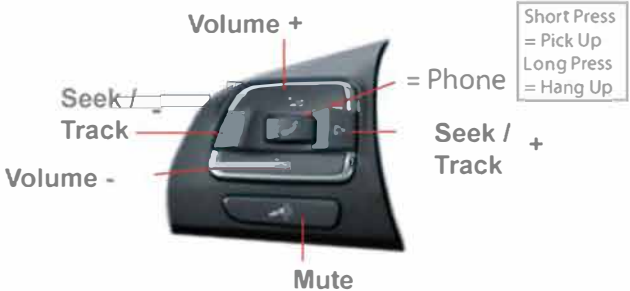

Steering Wheel Control Functions

Vehicle Compatibility

For Vehicle Compatibility visit <https://aerpro.com/CHVW7C>

* Note All Dates are guide lines only as specifications of vehicles change