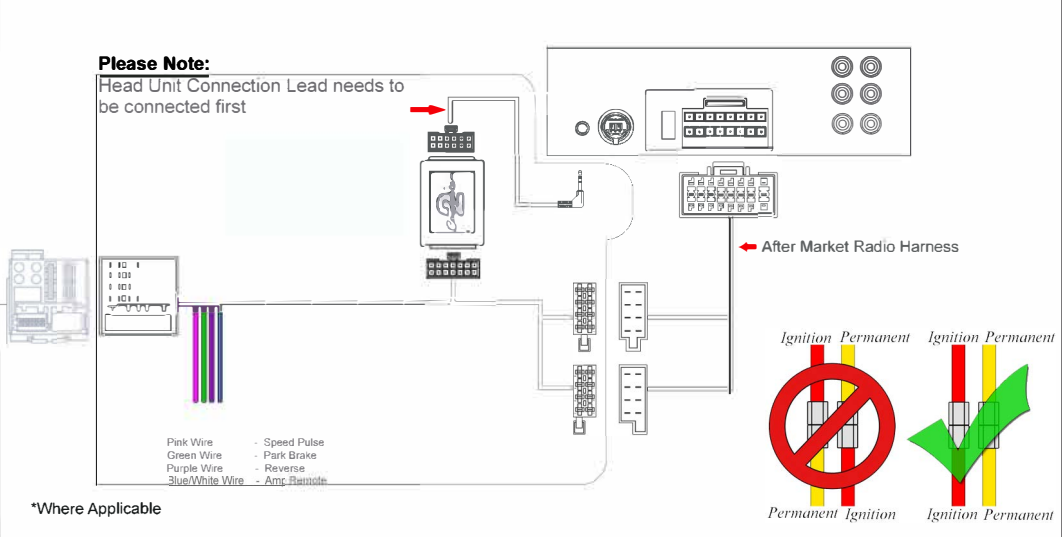

# Installation Guide

Part No: CHVW7C VW Can-Bus Steering Wheel Control Interface

## Steering Wheel Control Functions