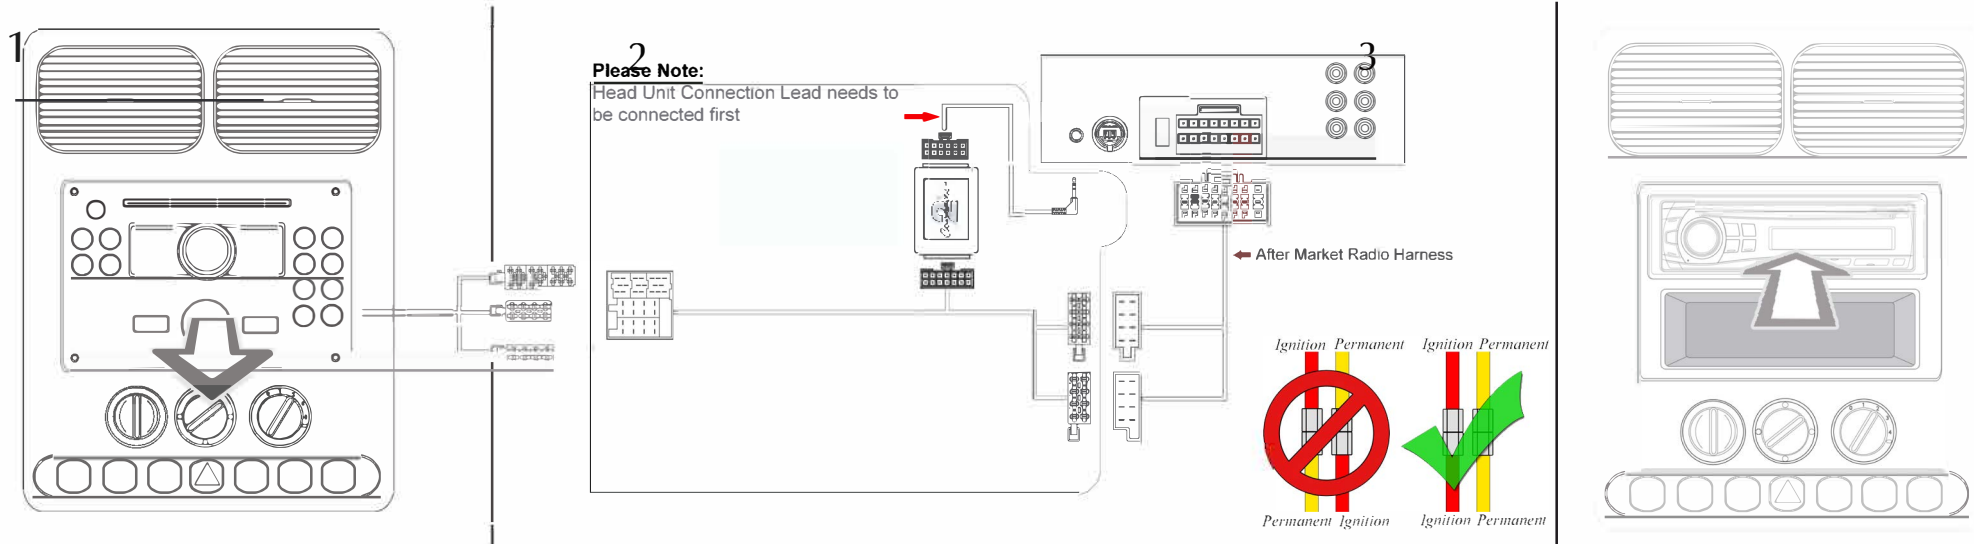

Installation Guide

powered by

Part No: **CHRN5C** Renault Can-bus Steering Wheel Control Interface

Vehicle Compatibility:

For Vehicle Compatibility visit <https://aerpro.com/CHRN5C>

Steering Wheel Control Functions

Source

Volume +

Volume -

Preset Up

Seek/Track+

Seek/Track-