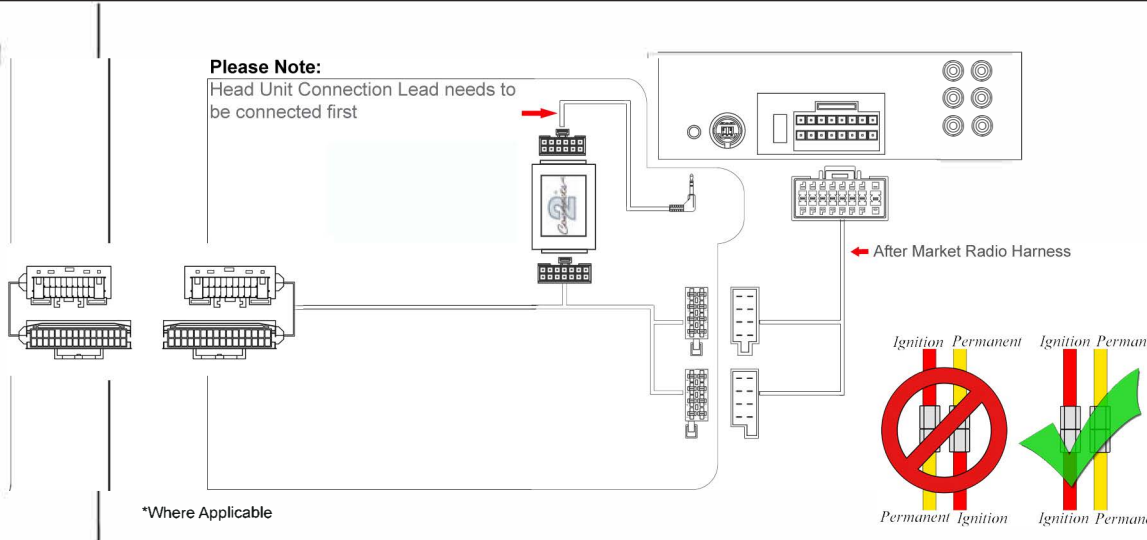

Installation Guide

powered by

Part No: **CHRN13C** Renault Can-bus Steering Wheel
Control Interface

Steering Wheel Control Functions

Vehicle Compatibility:

For Vehicle Compatibility visit
<https://aerpro.com/CHRN13C>

Source

Volume +

Volume-

Stalk Roller Wheel At Rear = Track + and Track -

* Note All Dates are guide lines only as specifications of vehicles change