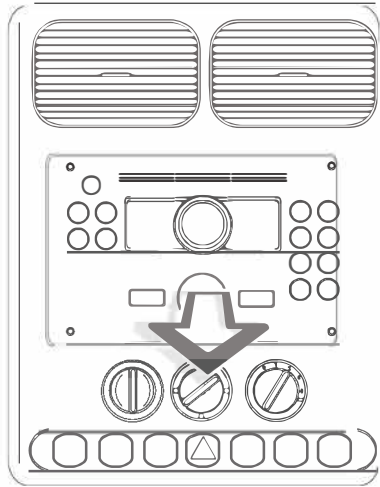

Installation Guide

powered by

Part No: **CHRN13C** Renault Can-bus Steering Wheel
Control Interface

Steering Wheel Control Functions

Vehicle Compatibility:

For Vehicle Compatibility visit
<https://aerpro.com/CHRN13C>

Source

Volume +

Volume-

Stalk Roller Wheel At Rear = Track + and Track -

* Note All Dates are guide lines only as specifications of vehicles change