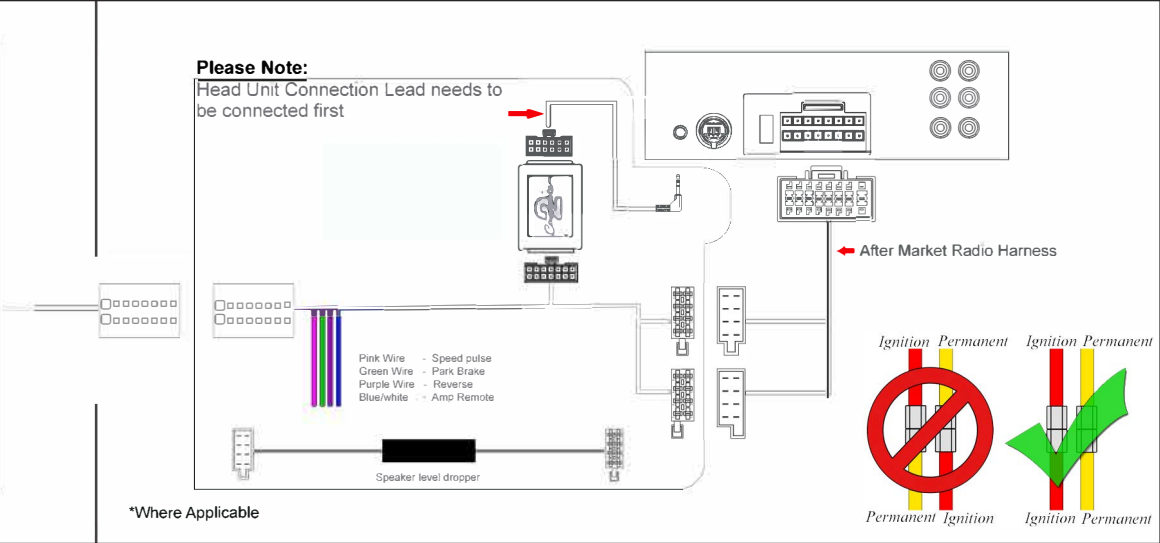

Installation Guide

Part No: CHMZ8C Mazda Can-Bus Steering Wheel Control Interface

Steering Wheel Control Functions

Vehicle Compatibility
For Vehicle Compatibility visit <https://aerpro.com/CHMZ8C>

* Note All Dates are guide lines only as specifications of vehicles change