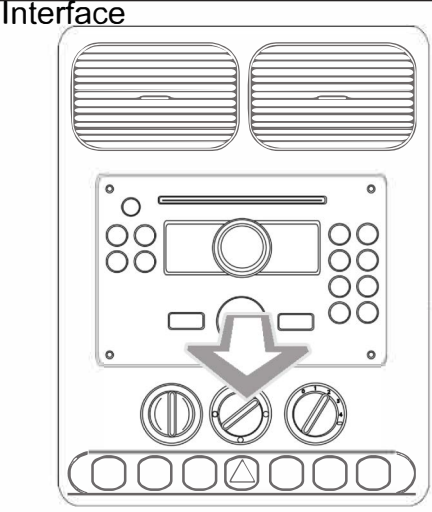

Installation Guide

Part No: CHMZ8C Mazda Can-Bus Steering Wheel Control Interface

Steering Wheel Control Functions

Vehicle Compatibility
For Vehicle Compatibility visit <https://aerpro.com/CHMZ8C>

* Note All Dates are guide lines only as specifications of vehicles change