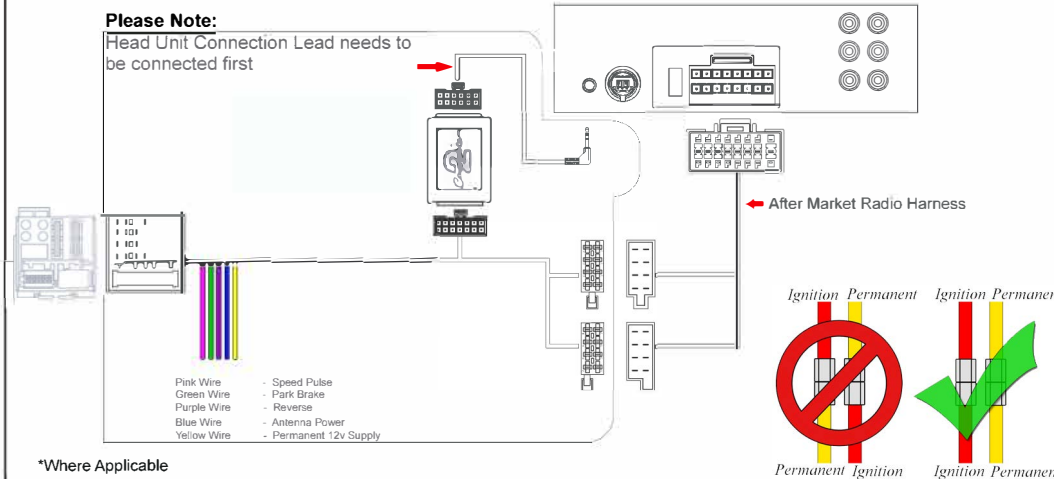

Installation Guide

Part No: CHMC5C Mercedes Can-Bus Steering Wheel Control Interface

Steering Wheel Control Functions

Vehicle Compatibility:

For Vehicle Compatibility visit <https://aerpro.com/CHMC5C>

* Note All Dates are guide lines only as specifications of vehicles change