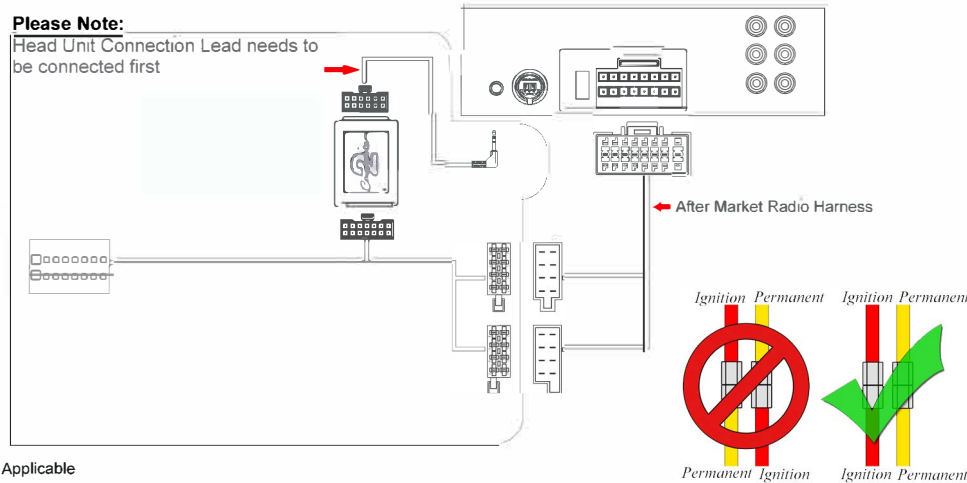

# Installation Guide

powered by

Part No: **CHJA1C** Jaguar Steering Wheel Control Interface

**Please Note:**

Head Unit Connection Lead needs to be connected first

## Steering Wheel Control Functions

### Vehicle Compatibility:

For Vehicle Compatibility visit <https://aerpro.com/CHJA1C>

Phone Button  
Short Press = Pick Up  
Long Press = Hang Up

Volume +

Volume -

\* Note All Dates are guide lines only as specifications of vehicles change