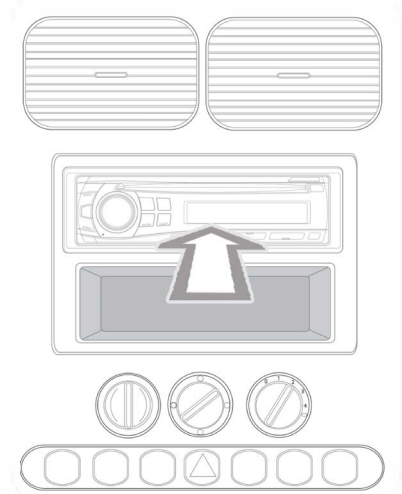

# Installation Guide

powered by

Part No: **CHJA1C** Jaguar Steering Wheel Control Interface

**Please Note:**

Head Unit Connection Lead needs to be connected first

## Steering Wheel Control Functions