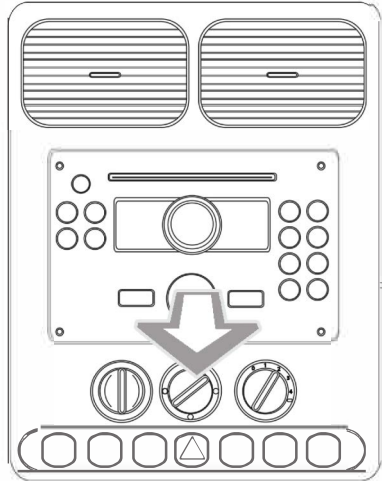

# Installation Guide

powered by

Part No: **CHJA1C** Jaguar Steering Wheel Control Interface

**Please Note:**

Head Unit Connection Lead needs to be connected first

## Steering Wheel Control Functions

### Vehicle Compatibility:

For Vehicle Compatibility visit <https://aerpro.com/CHJA1C>

Phone Button  
Short Press = Pick Up  
Long Press = Hang Up

Volume +

Volume -

\* Note All Dates are guide lines only as specifications of vehicles change