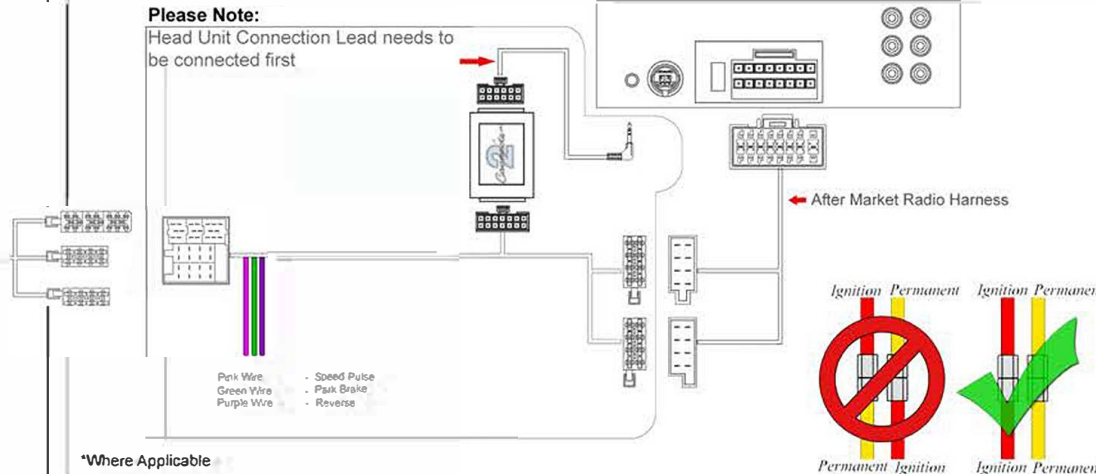

Installation Guide Part No: CHIV2C

IVECO CAN-bus STEERING WHEEL CONTROL INTERFACE

powered by

Steering Wheel Control Functions

Vehicle Compatibility:

For Vehicle Compatibility visit <https://aerpro.com/chiv2>