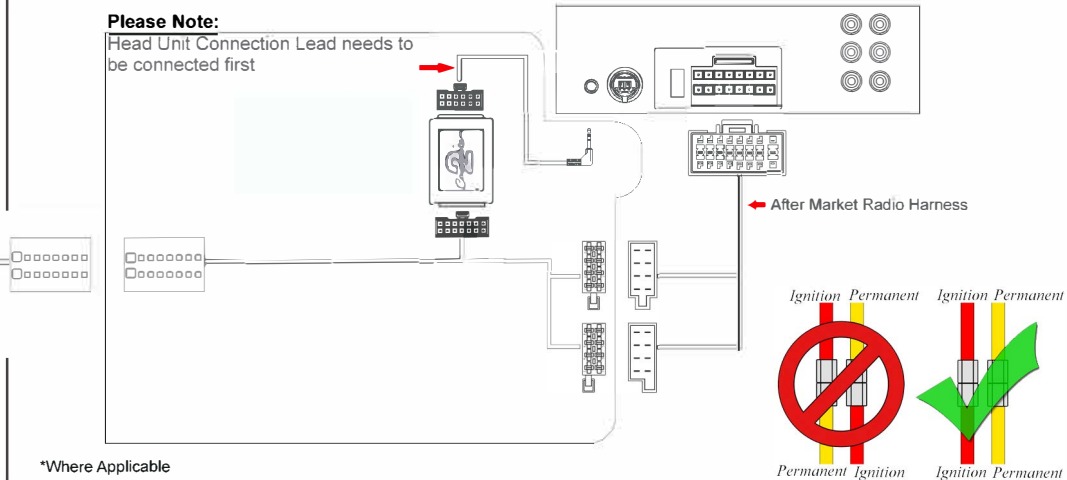

Installation Guide

Part No: CHHY5C Hyundai Steering Wheel Control Interface

powered by

Please Note:

Head Unit Connection Lead needs to be connected first

Vehicle Compatibility:

For Vehicle Compatibility visit <https://aerpro.com/CHHY5C>

Steering Wheel Control Functions

Source

Seek/Track+

Seek/Track-

Volume +

Volume -

Pick Up

Hang Up