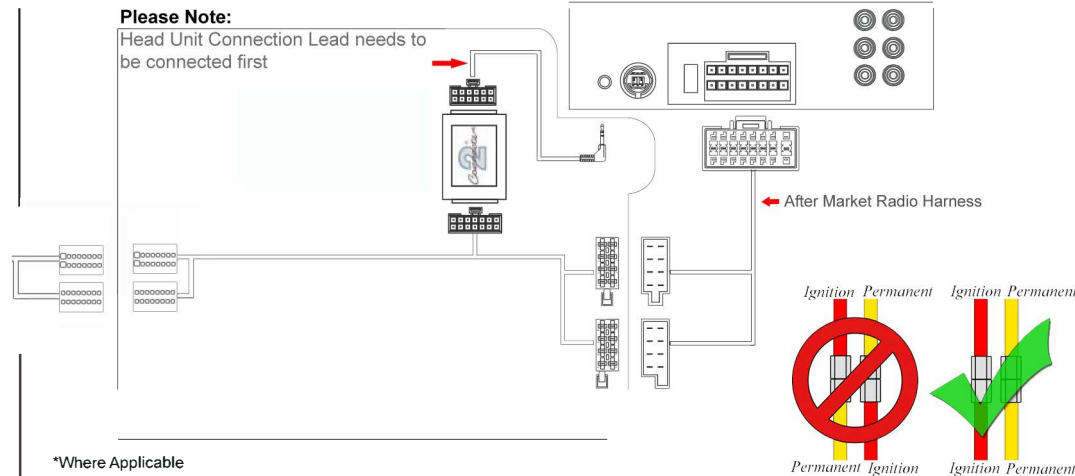

Installation Guide

Part No: CHCT3C

Citroen Steering Wheel Control Interface

Vehicle Compatibility:

For Vehicle Compatibility visit <https://aerpro.com/CHCT3C>

Steering Wheel Control Functions

* Note All Dates are guide lines only as specifications of vehicles change