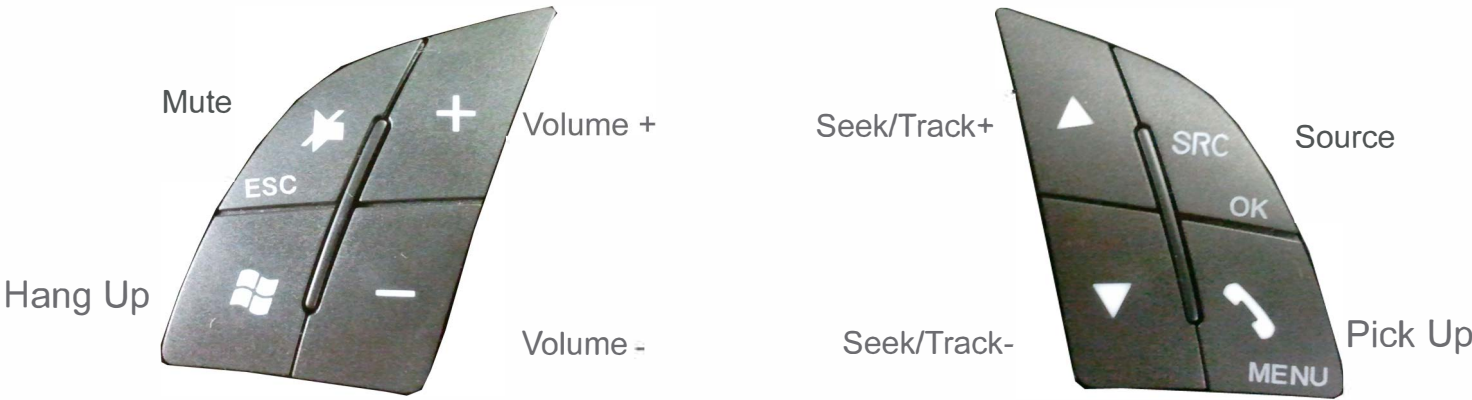

Installation Guide

Part No: CHAR7C Alfa Romeo Can-Bus Steering Wheel Control Interface

Vehicle Compatibility:

For Vehicle Compatibility visit <https://aerpro.com/CHAR7C>

Steering Wheel Control Functions

* Note All Dates are guide lines only as specifications of vehicles change