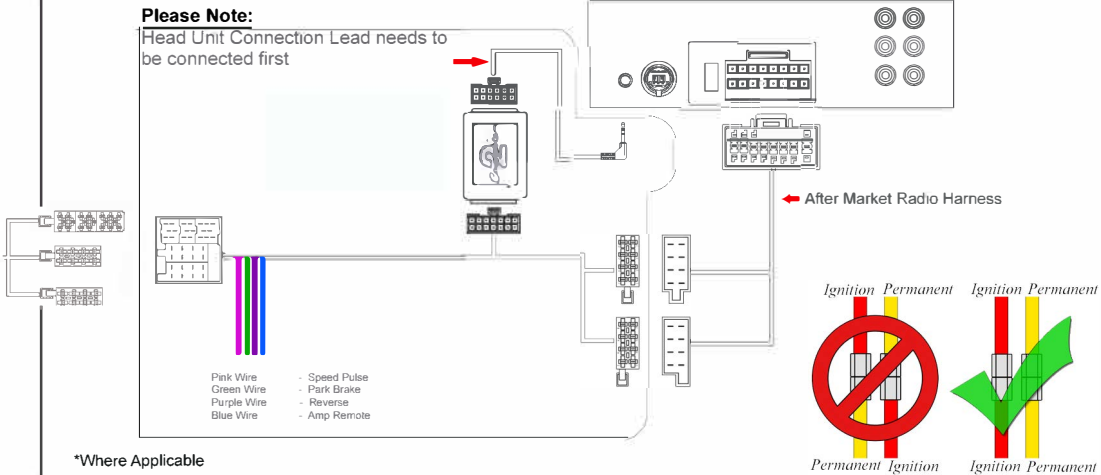

Installation Guide

Part No: CHAR7C Alfa Romeo Can-Bus Steering Wheel Control Interface

Vehicle Compatibility:

For Vehicle Compatibility visit <https://aerpro.com/CHAR7C>

Steering Wheel Control Functions

* Note All Dates are guide lines only as specifications of vehicles change