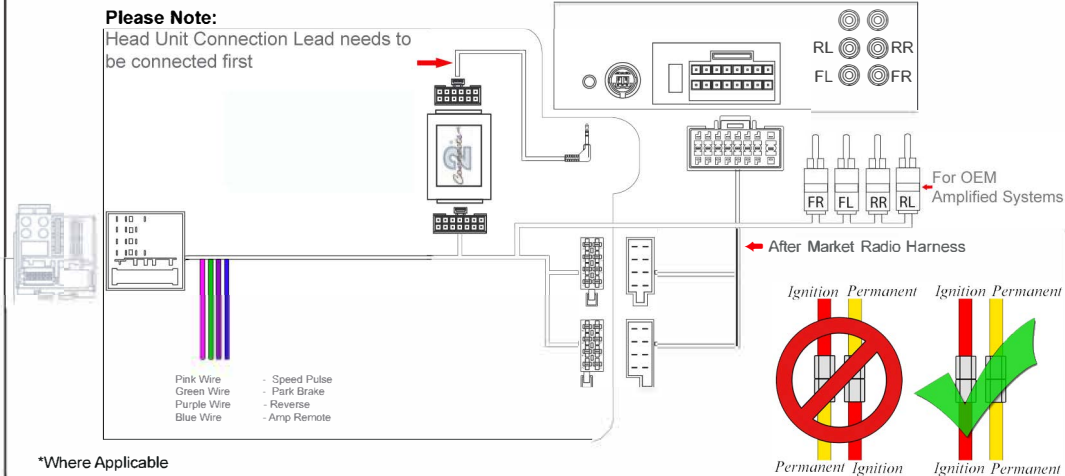

# Installation Guide

Part No: CHAD3C Audi Can-Bus Steering Wheel Control Interface

Aerpro<sup>®</sup>  
First Choice

powered by  
Connects<sup>2</sup><sup>®</sup>

## Steering Wheel Control Functions

Vehicle Compatibility:

For Vehicle Compatibility visit <https://aerpro.com/CHAD3C>

\* Note All Dates are guide lines only as specifications of vehicles change